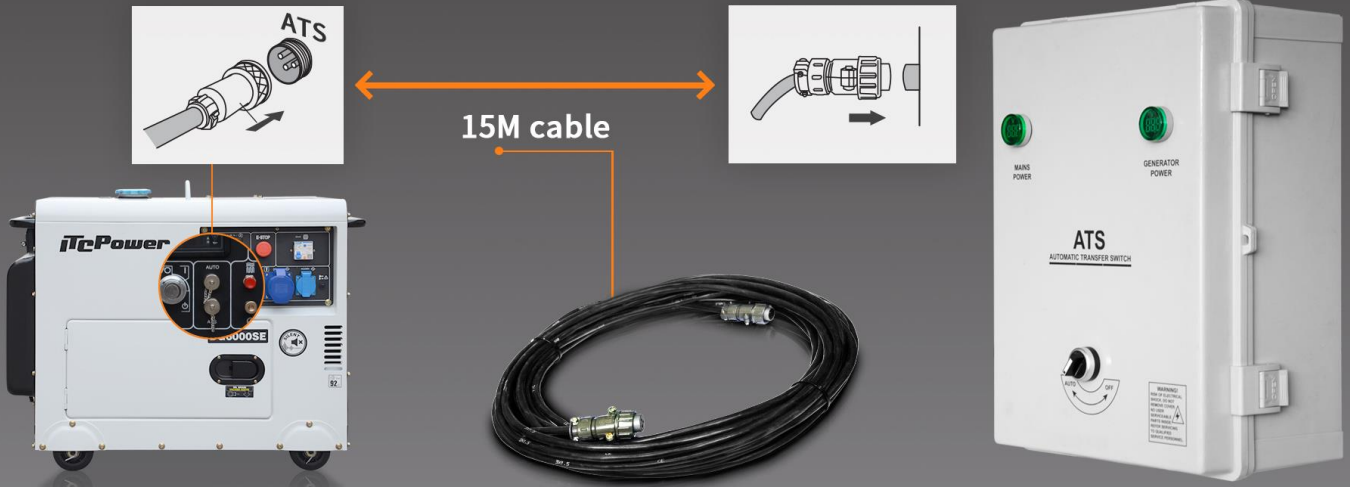

Accessories

ATS box